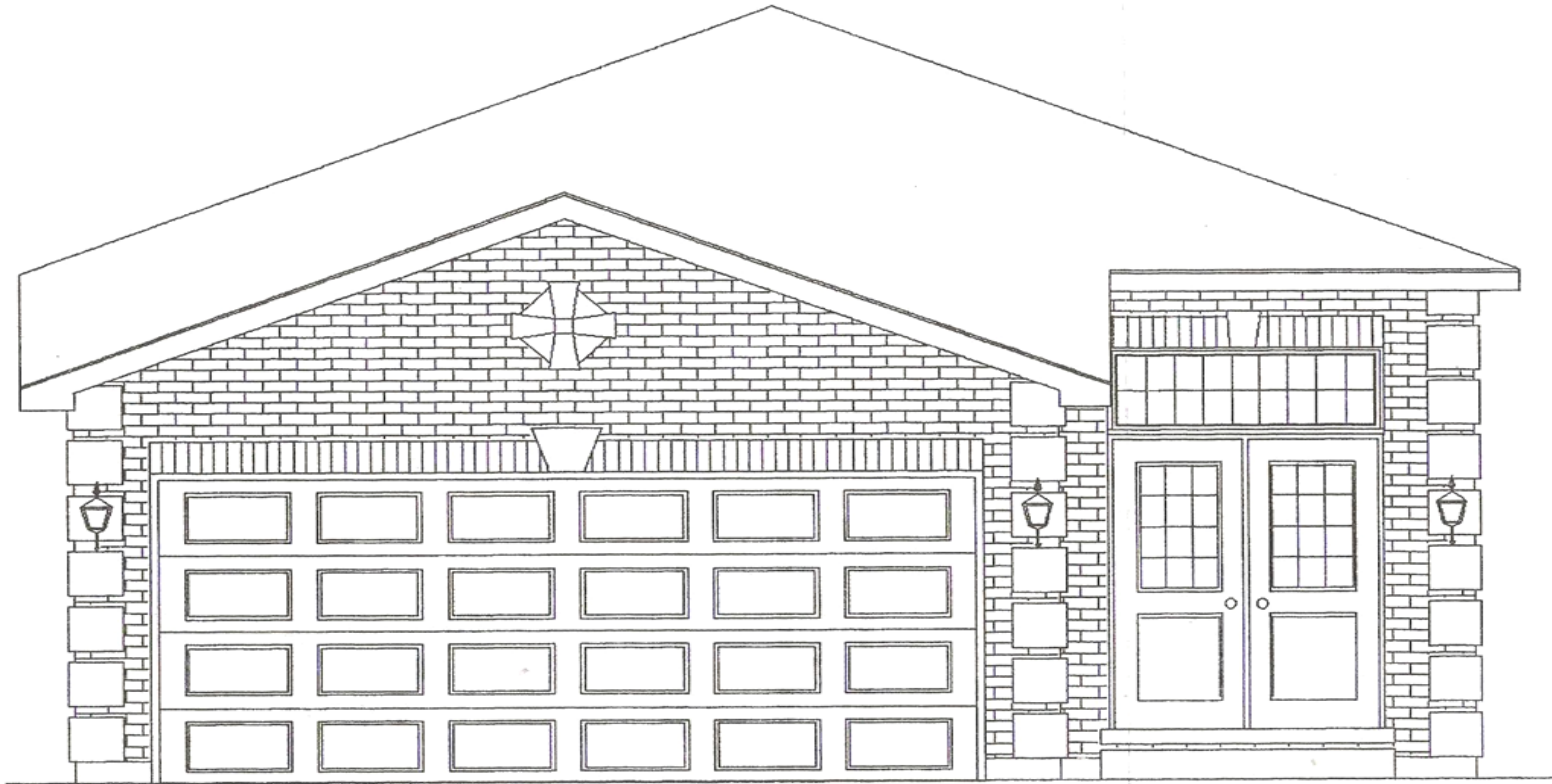

RIZZARDI HOMES

*The Weston – 1092 Sq. Ft*

---

*CentrePoint*