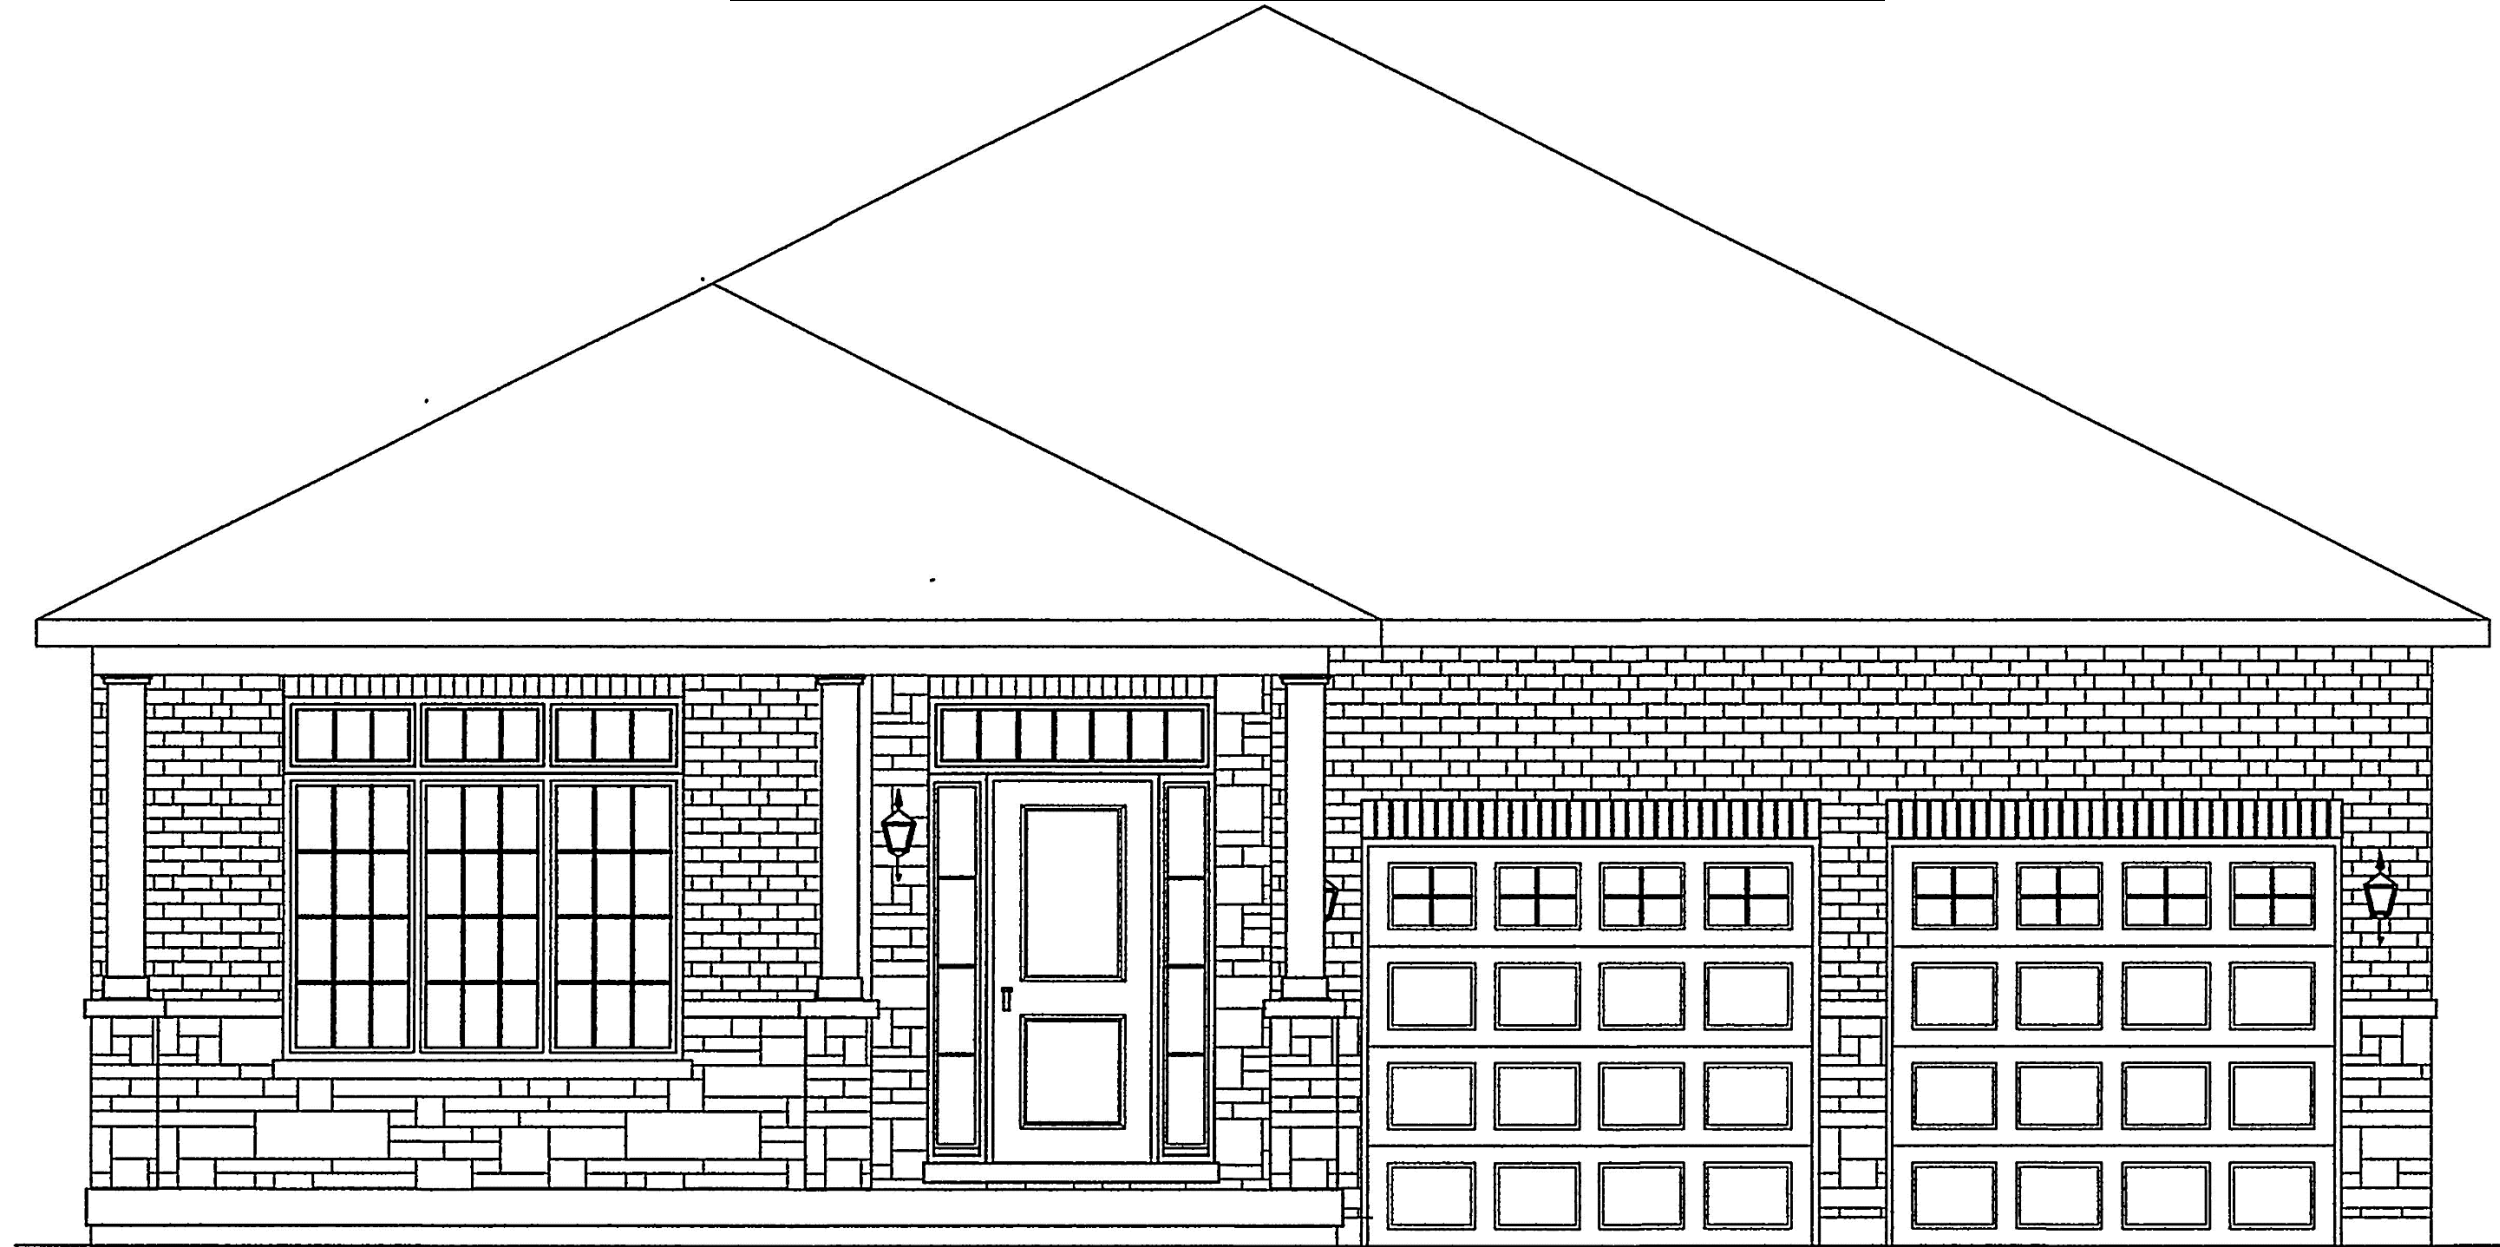

RIZZARDI HOMES

The Mapleridge (Elv. 'A') – 1552 Sq. Ft

Materials, specifications, and floor plans are subject to change without notice. Some items shown on sales brochure may be upgrades.
All house renderings are artist's conceptions.
All floor plans are approximate dimensions. Actual usable floor space may vary from the stated floor area. E.& O.E.