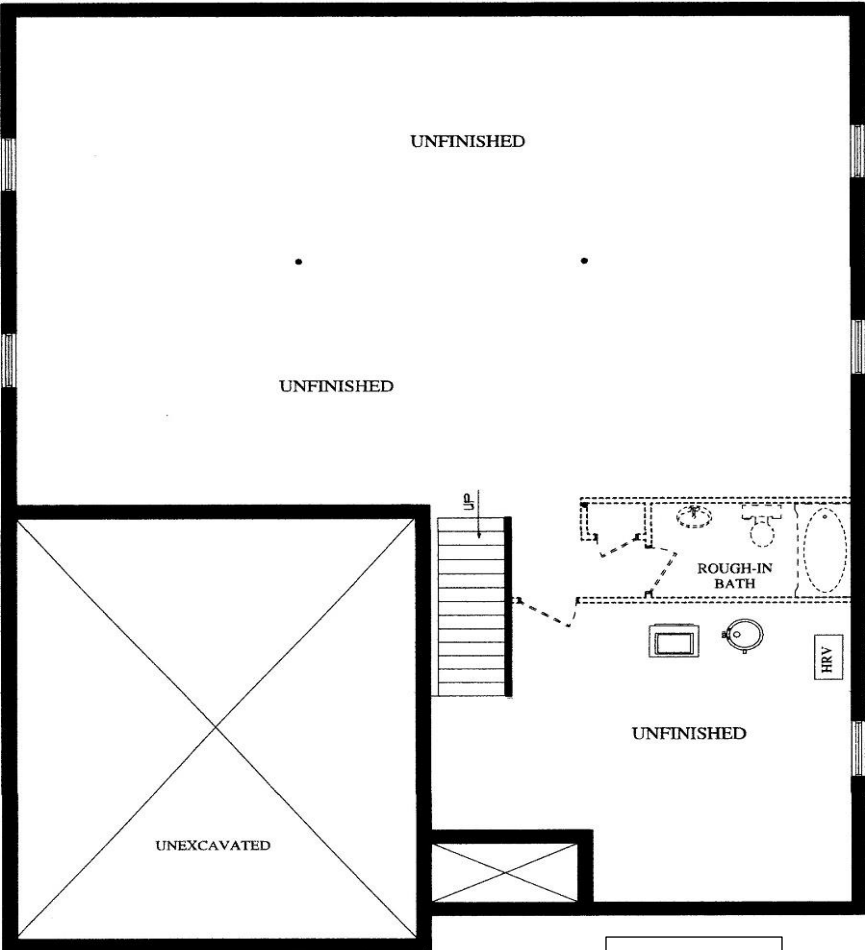

RIZZARDI HOMES

Main Floor

Basement

The Maple Ridge (Elv. 'B') - 1580 Sq. Ft.

Materials, specifications, and floor plans are subject to change without notice. All house renderings are artist's conceptions. All floor plans are approximate dimensions. Actual usable floor space may vary from the stated floor area. E. & O.E.