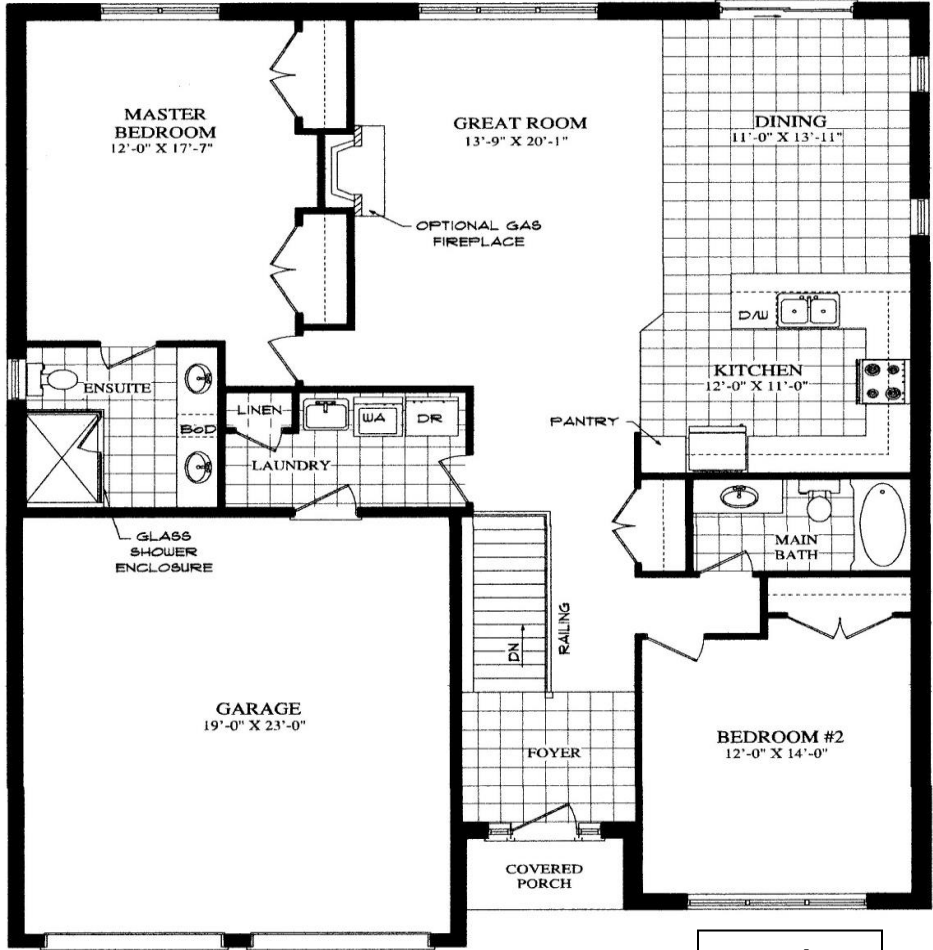

RIZZARDI HOMES

Main Floor

Basement

The Maple Ridge (Elv. 'B') - 1580 Sq. Ft.

Materials, specifications, and floor plans are subject to change without notice. All house renderings are artist's conceptions. All floor plans are approximate dimensions. Actual usable floor space may vary from the stated floor area. E. & O.E.