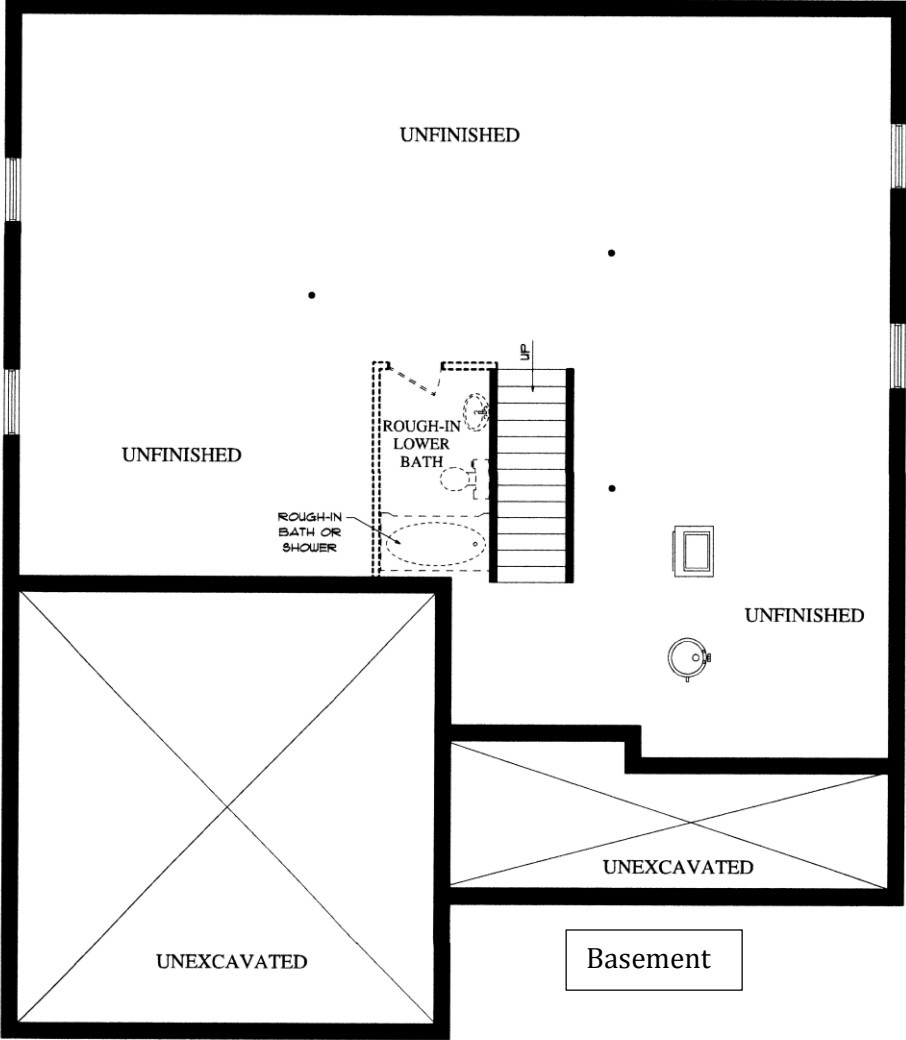

RIZZARDI HOMES

The Lakeridge – 1270 Sq. Ft

Materials, specifications, and floor plans are subject to change without notice. All house renderings are artist's conceptions. All floor plans are approximate dimensions. Actual usable floor space may vary from the stated floor area. E. & O.E.