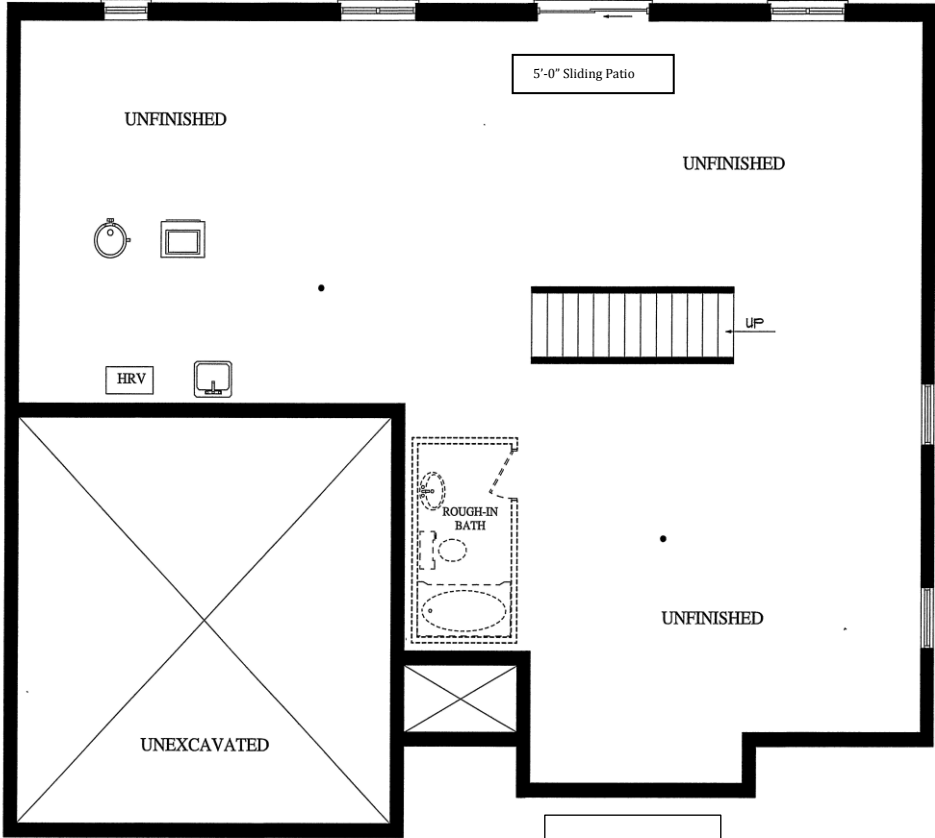

RIZZARDI HOMES

Walk Out Lower Level

Main Floor

Basement

The Georgian - 1484 Sq. Ft.

Materials, specifications, and floor plans are subject to change without notice. All house renderings are artist's conceptions. All floor plans are approximate dimensions. Actual usable floor space may vary from the stated floor area. E. & O.E.