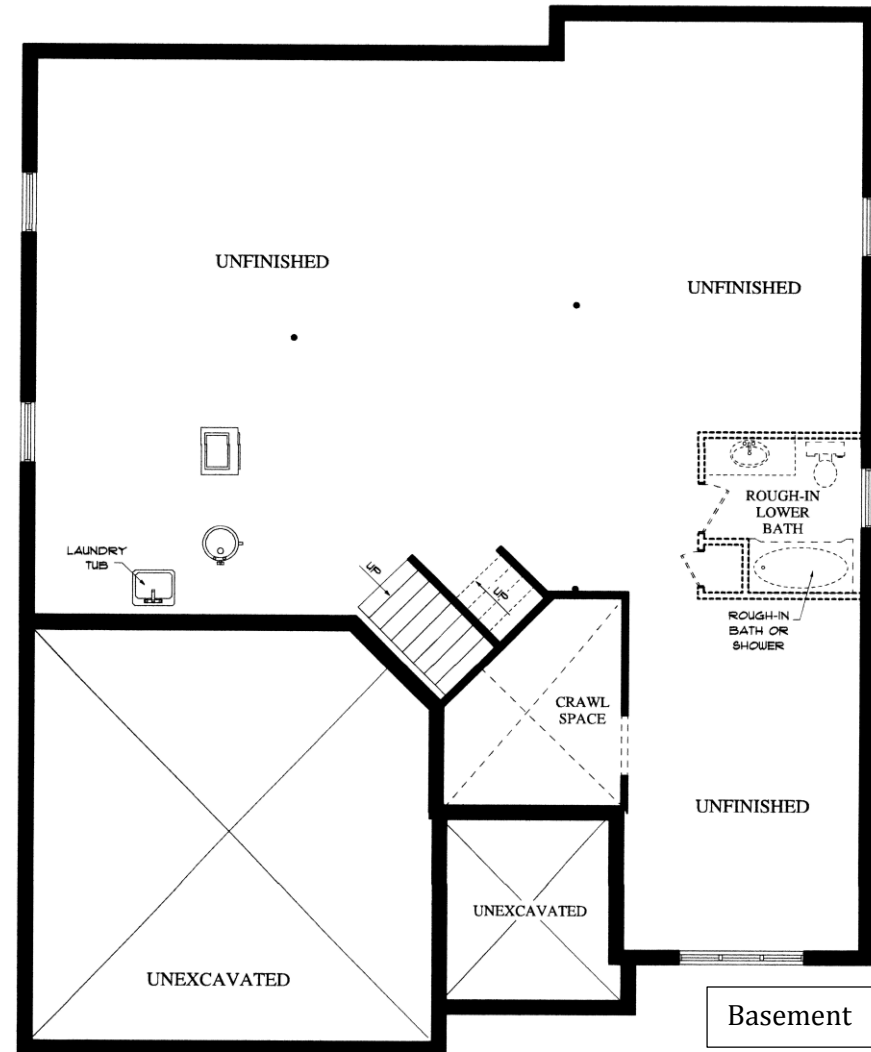

RIZZARDI HOMES

The Trail Ridge – 1497 Sq. Ft

Materials, specifications, and floor plans are subject to change without notice. All house renderings are artist's conceptions. All floor plans are approximate dimensions. Actual usable floor space may vary from the stated floor area. E. & O.E.