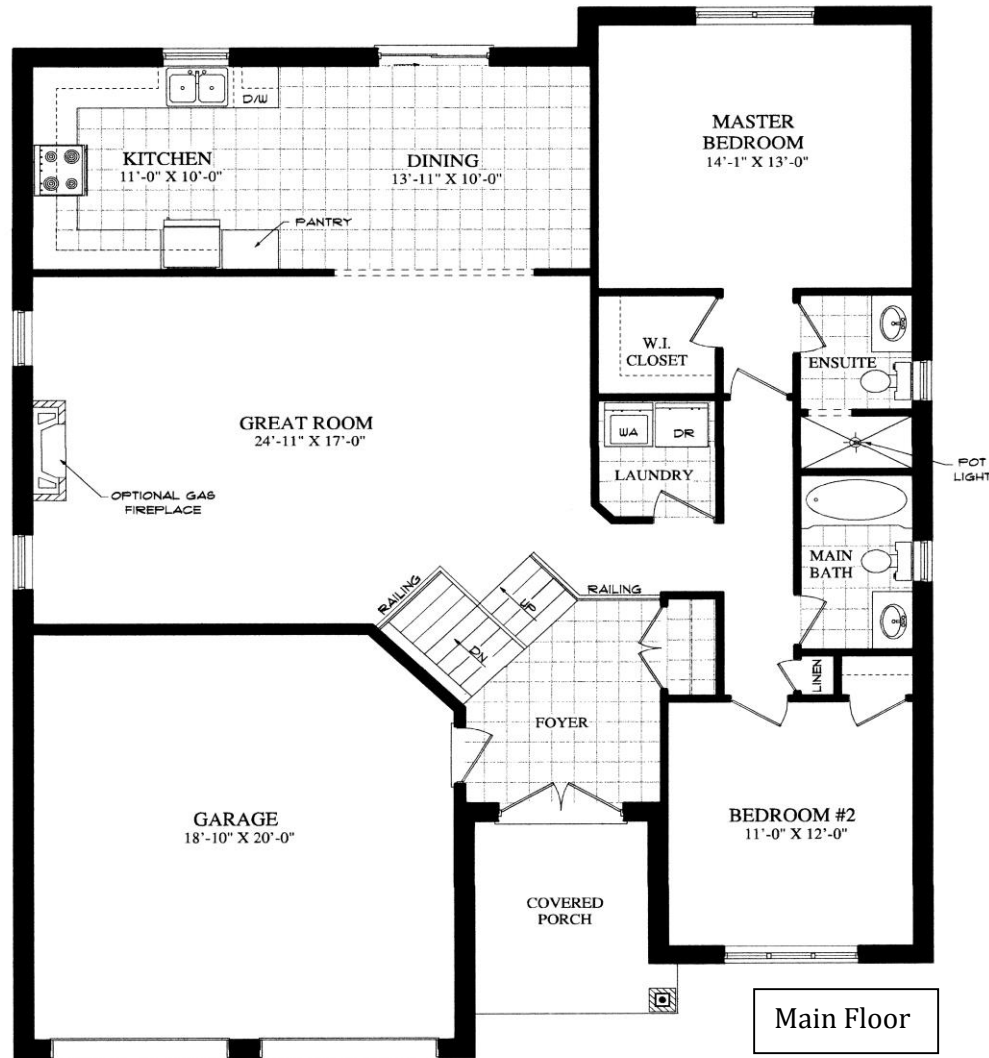

RIZZARDI HOMES

The Trail Ridge – 1497 Sq. Ft

Materials, specifications, and floor plans are subject to change without notice. All house renderings are artist's conceptions. All floor plans are approximate dimensions. Actual usable floor space may vary from the stated floor area. E. & O.E.